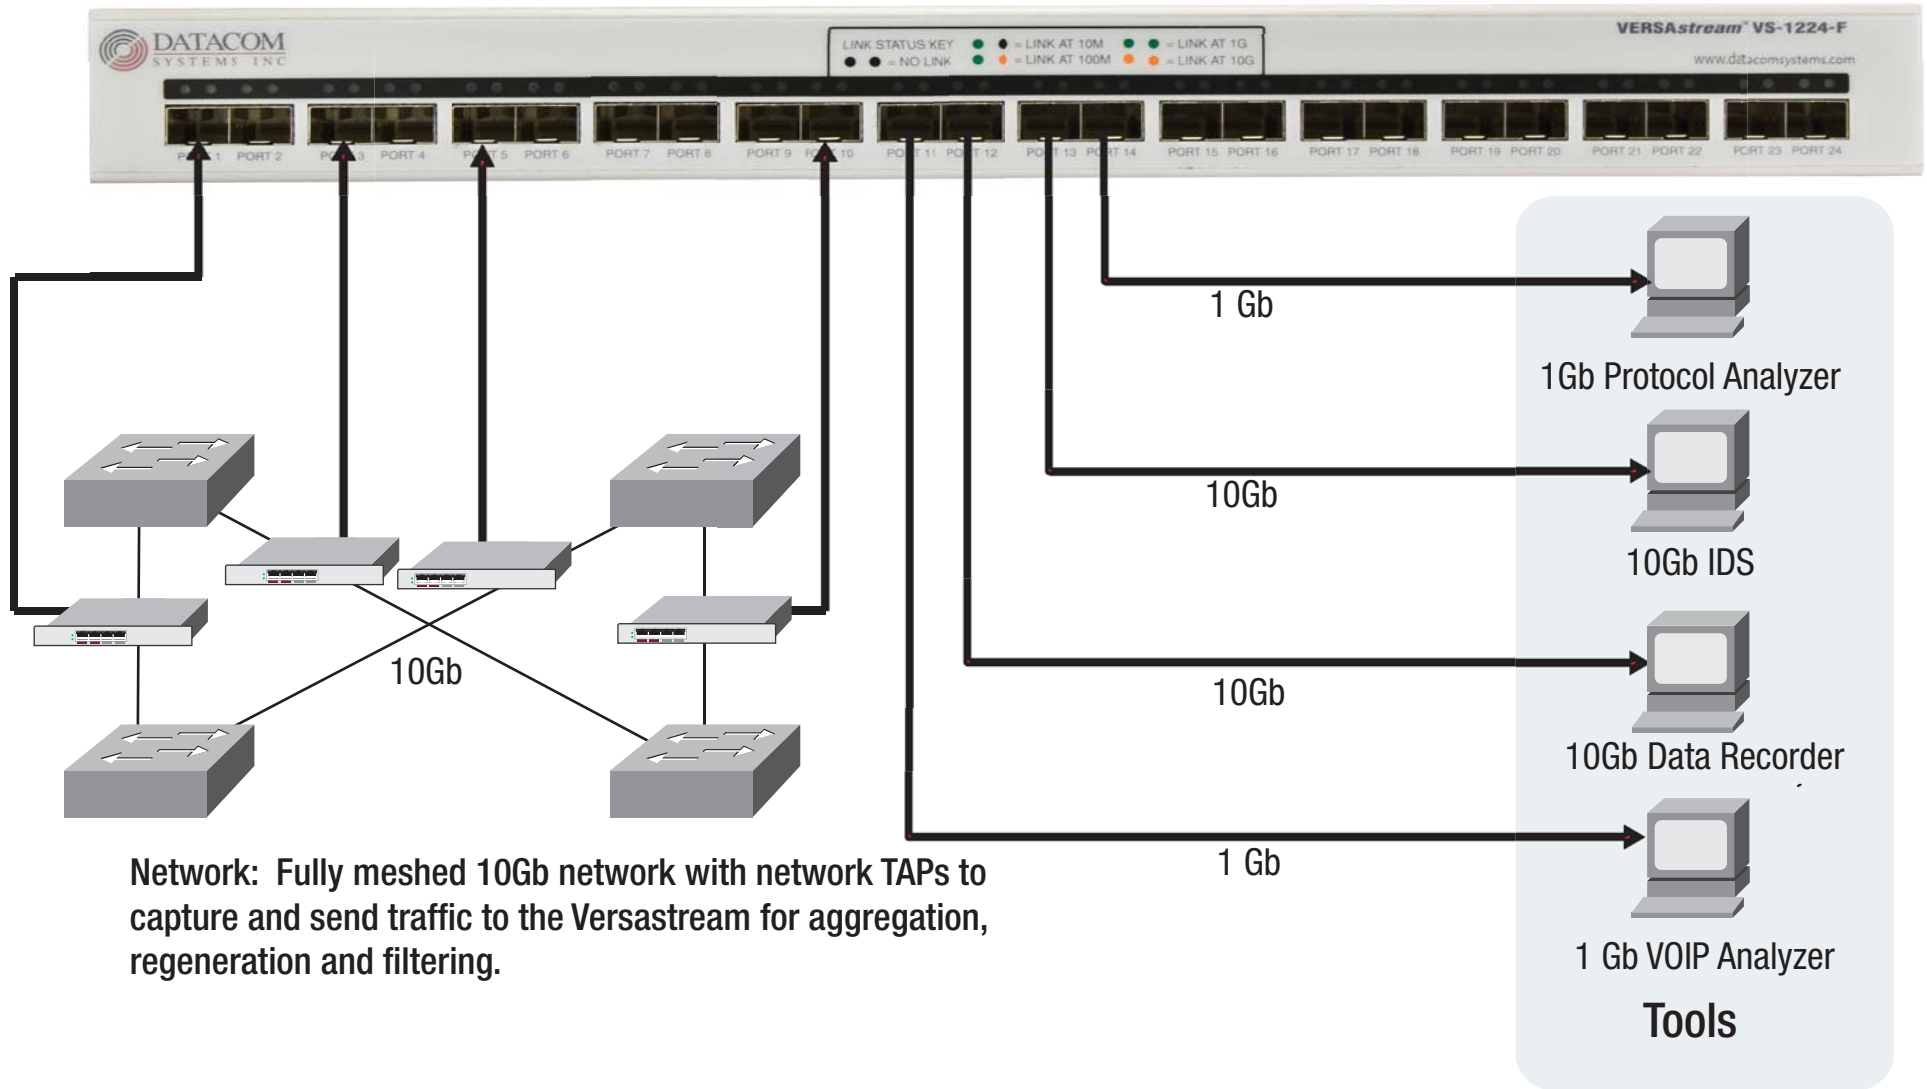

VERSAstream™ 1224 Data Access Switch
24-Port Any-to-Any Data Access Switch with Packet Filtering
VS-1224-F Model Shown

Network: Fully meshed 10Gb network with network TAPs to capture and send traffic to the Versastream for aggregation, regeneration and filtering.