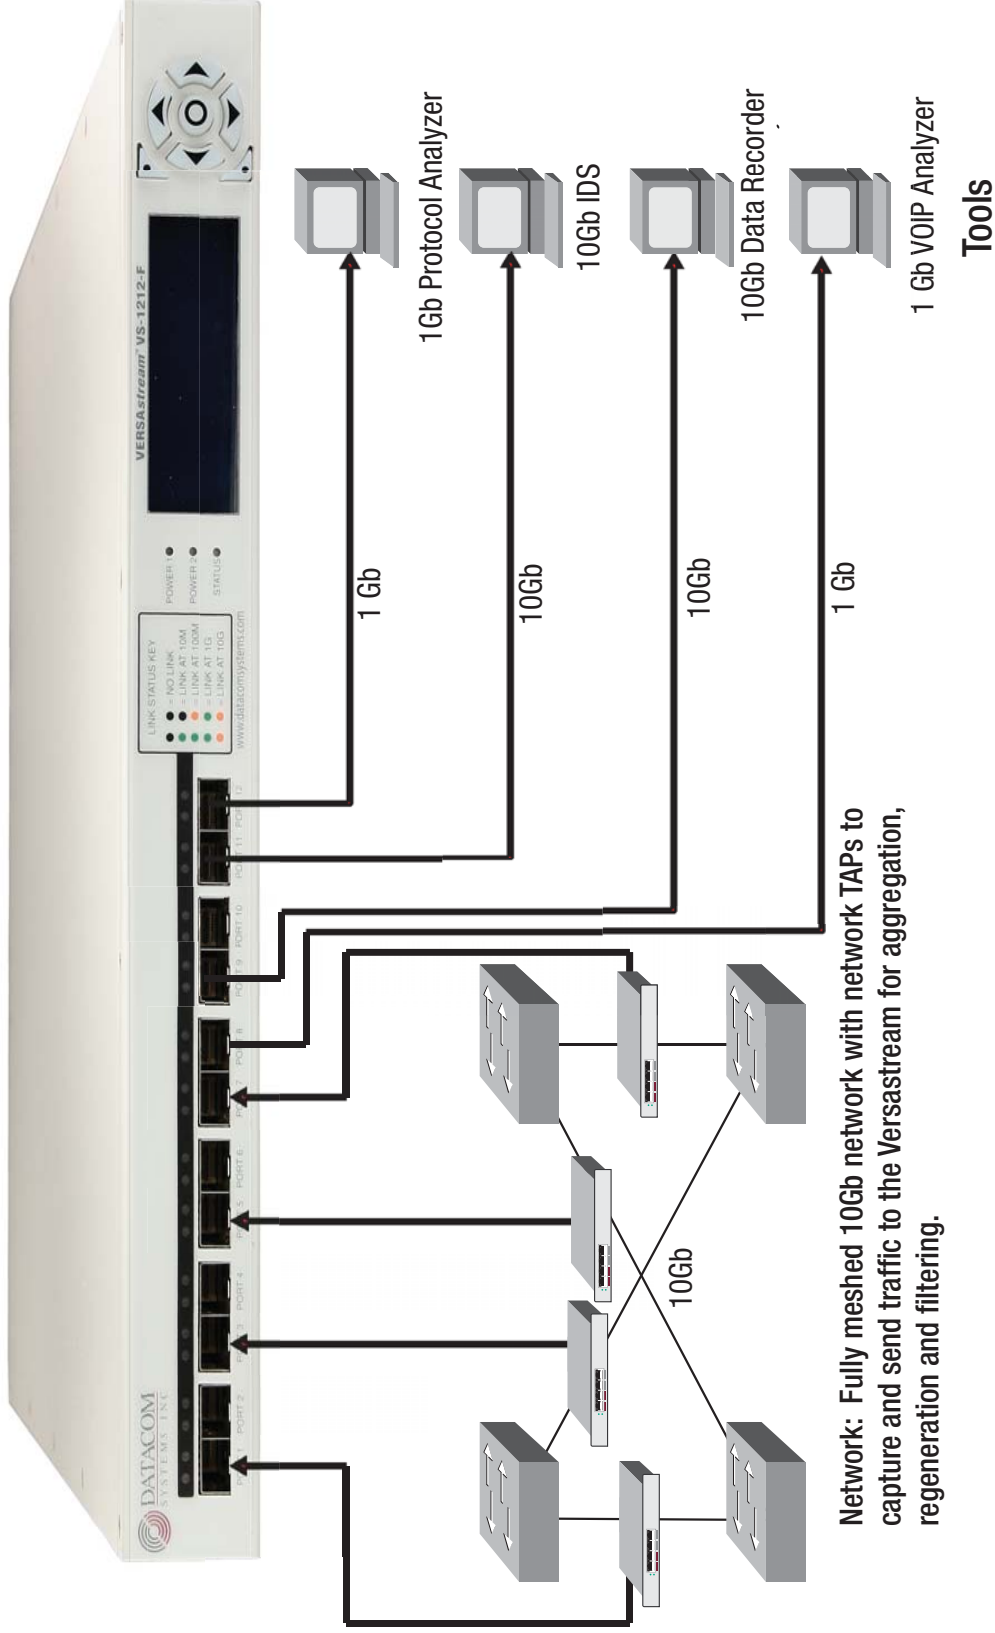

VERSAstream™ 1212 Data Access Switch
12-Port Any-to-Any Data Access Switch with Packet Filtering
VS-1212-F Model Shown

Network: Fully meshed 10Gb network with network TAPs to capture and send traffic to the Versastream for aggregation, regeneration and filtering.