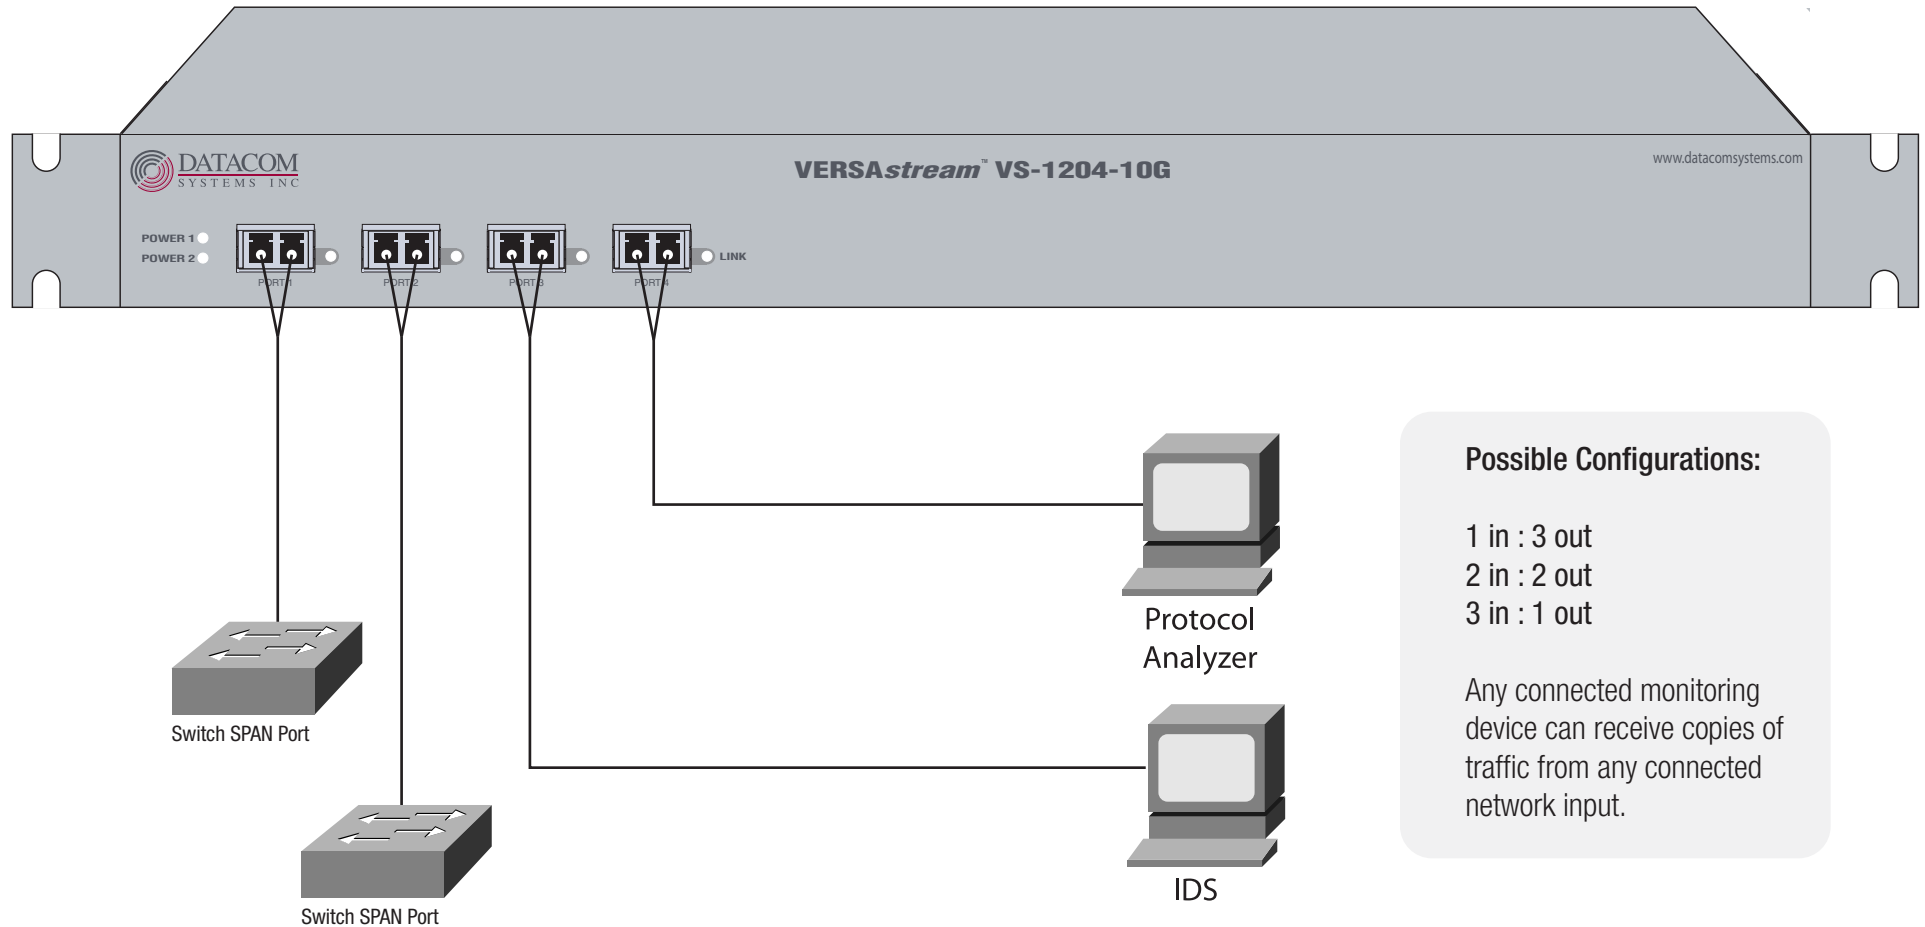

VERSAstream™ 10 Gigabit 4-Port Data Access Switch

VS-1204-10G Models

Possible Configurations:

1 in : 3 out
2 in : 2 out
3 in : 1 out

Any connected monitoring device can receive copies of traffic from any connected network input.