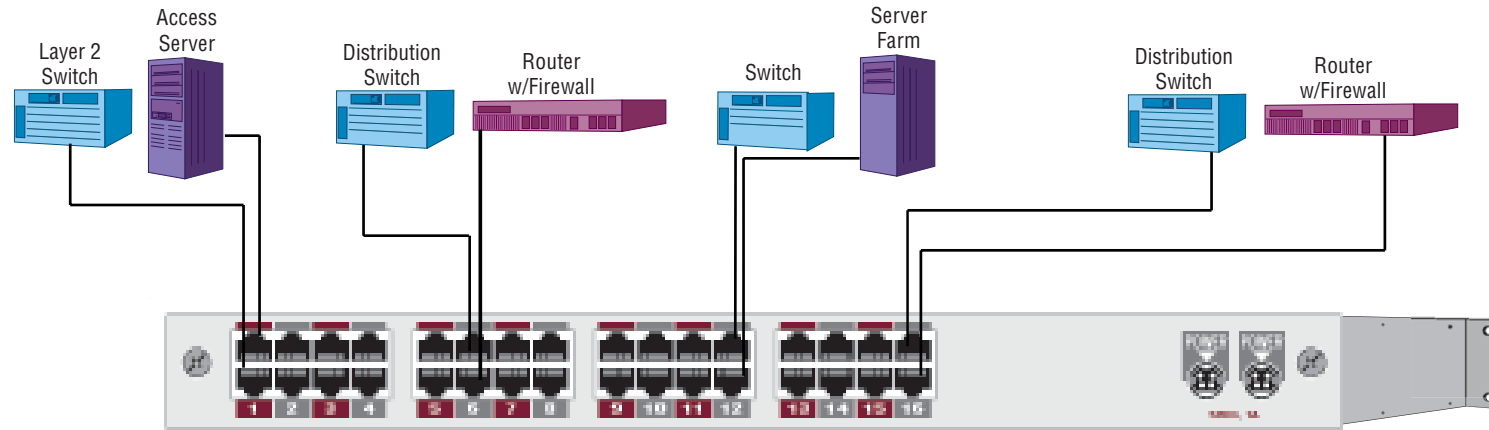

VERSA^{tap}™ 16-Port 10/100 Tap Application

Front

Datacom 16-SY-10/100+1C
VERSA^{tap}™

Back